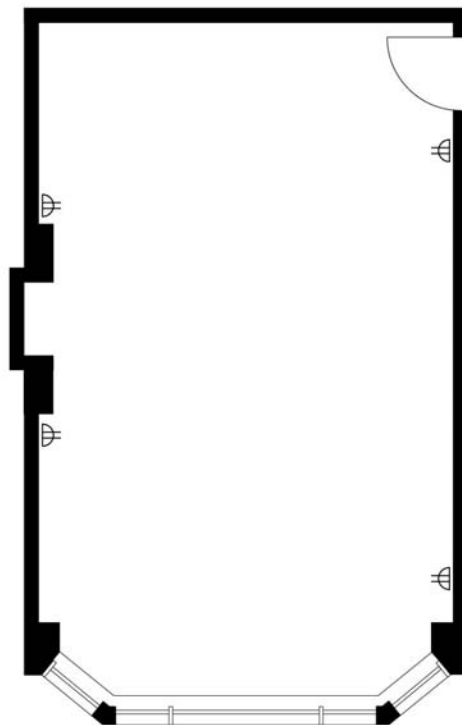

THE NATIONAL TRUST
for Places of Historic Interest or Natural Beauty

WIMPOLE HALL

Meeting Room Capacities

Marshall Room

The Marshall Rooms are located in the Old Rectory and are ideal for meetings, syndicate rooms and training. The rooms benefit from natural light and offers disabled facilities and access.

Key				0 1 2 3 4 5	
Single Socket	Double Socket	Television Socket	Telephone Socket	Scale: 1cm = 1metre (1:100)	

Room Style	Dimensions WxLxH (m)	Theatre	U-Shape	Banqueting	Classroom	Standing	Board Room
Marshall Room	4x7x2.6	20	12	16	15	24	16